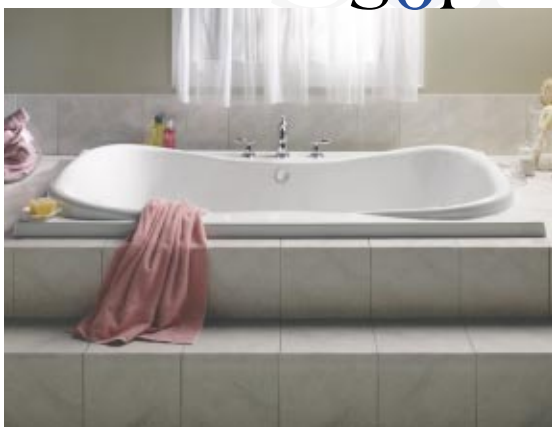

60" x 60" x 24"

Sueño beautifully sets the mood for romance. With its inviting generous design, Sueño is the stage for encounters that dreams are made of. Its unmistakable allure cannot be denied.

- Sueño has an extra deep bathing well, dual sloping lumbar supports, and accepts a deck-mounted faucet.

blys

66" x 36" x 22"

For those who relish life's rare, peaceful moments, the gentle curves of Blys beckon with the promise of solitude. Sink into it and let the day melt away.

- Blys has a sloped lumbar support, generous dual sloping armrests and standard end drain. The Blys is ideal for an alcove installation.

sol

72" x 42" x 22"

For those times when bathing is better with two, Sol is very accommodating. It has been thoughtfully designed so both of you can make the most of the experience.

- Sol is equipped with dual sloping lumbar supports, and a centre drain. It accepts a deck-mounted faucet.

genesis
genesis

beso

oro

72" x 36" x 22"

The soul of the bathroom, Oro's gentle reclined design exemplifies bathing comfort.

- Oro is appointed with a sloped lumbar support, dual reclined armrests and a standard end drain.